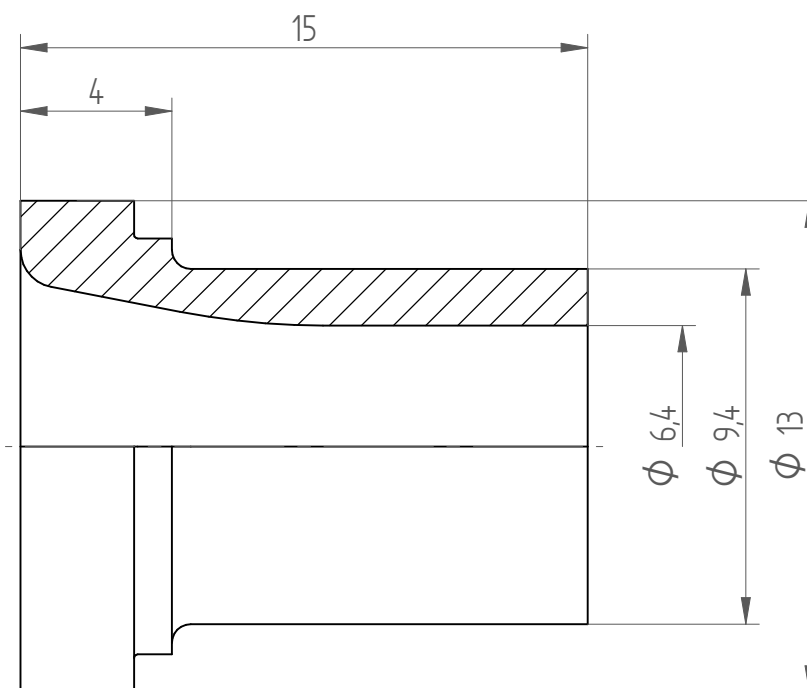

Swiss
Precision
Tools

REGO-FIX®

REGO-FIX AG
Obermattweg 60
4456 Tenniken / Switzerland

Phone +41 61 976 14 66
Fax +41 61 976 14 14
www.rego-fix.com

This is a non-controlled copy. All information given herein is subject to change without notice

The information given herein has been carefully checked and is believed to be correct. REGO-FIX, however, assumes no responsibility or liability for any errors, inaccuracies or omissions that may appear in this drawing

This document is subject to copyright laws. No part of this document may be reproduced or transmitted in any form or any means, electronic or mechanic, for any purpose, without the express written permission of REGO-FIX

Type : KS_ER16_D6
Part No. : 391620600
Date : 11.09.2014
Scale : 5:1